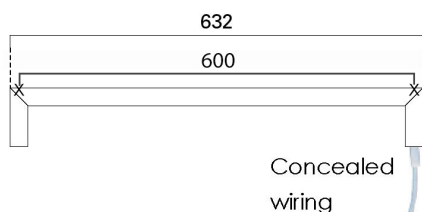

SPECIFICATION SHEET

TORO ROUND HEATED TOWEL BAR

Features

- Round Heated Towel Bar
- 18W
- 201 Grade Stainless Steel (Polished & Matte Black), 304 Grade Stainless Steel (Brushed)
- Polished & Brushed Stainless Steel, Matte Black finishes
- Right hand concealed wiring
- Wiring kits included
- Dimensions: W632 X D100
- Bar Thickness: 32mm

Installation:

In wall pre-wiring and solid timber internal wall fixing prior to installation.
Recommended for mounting on tiled walls.

Technical Details

FRONT VIEW

TOP VIEW

Note: All measurements shown are in millimetres. Sizes are nominal.