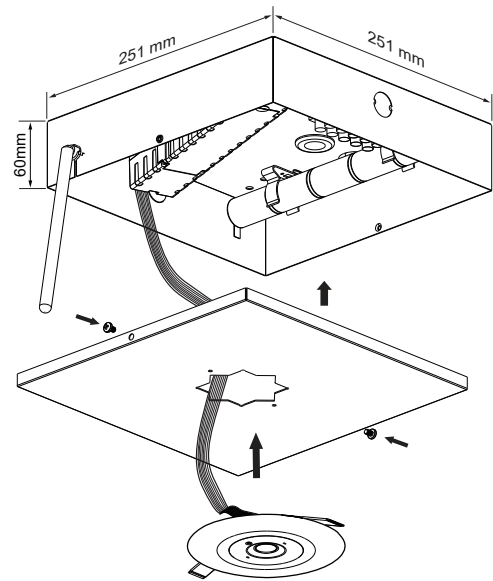

DIMENSIONS

Legrand - Australia
1300 369 777
www.legrand.com.au
ABN 31 000 102 661

Legrand - New Zealand
0800 476 009
www.legrand.co.nz

Refer to your group buying office, Legrand Sales Representative or Legrand Sales Office for pricing.

Please note: specifications are subject to change without prior notice.