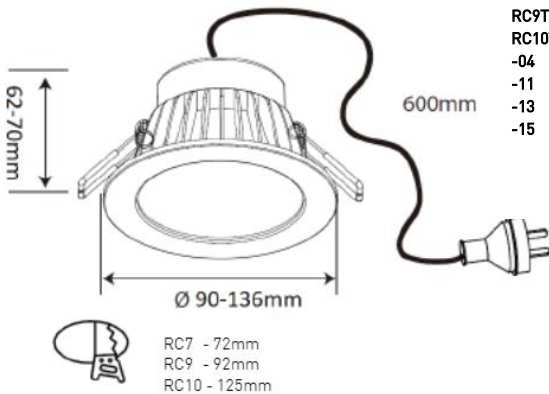

ROBUS®

DOWNLIGHTS

TAYLOR CCT4 LED DOWNLIGHT

7W 9W 10W CCT4

PRODUCT INFORMATION DOCUMENT

FEATURES

- Switch on the back of the fitting allows selection between 3,000K, 4,000K, 5,000K and 6,500K colour temperature.
- Offers IC-4 Thermal Insulation rating
- Dimming Compatible with most TRIAC dimmers (compatibility list available on the website)

CONSTRUCTION

- PA66 Nylon coated Aluminium housing
- Polycarbonate trim & Opal diffuser
- Steel Spring clips
- Prewired with 600mm flex and plug

Product Code:	RC7WDL72CCT4	RC9WDL92CCT4	RC10WDL125CCT4
Comparable to:	50W halogen	50W halogen	100W GLS
Total Power (W):	7.3/7.1/7.1/7.2	7.3/7.1/7.2/7.3	10.1/9.5/9.7/9.8
Total Light Output (lm):	590/660/640/590	650/730/710/700	1,020/1,070/1,060/1,020
Illuminance at 1m (lux):	250/280/270/250	290/340/340/320	430/460/450/430
Beam Angle (deg):	100	90	100
CCT (K):	3,000/4,000/5,000/6,500	3,000/4,000/5,000/6,500	3,000/4,000/5,000/6,500
CRI (Ra):	80	80	80
Efficacy (lm / cctW):	82/94/91/82	90/105/103/95	102/113/110/104
Rated Life (hrs):	30,000	30,000	30,000
Warranty (yrs):	3	3	3
Ingress Protection (IP):	44	44	44
Operating Temperature (°C):	-20 ≤ Ta ≤ +40	-20 ≤ Ta ≤ +40	-20 ≤ Ta ≤ +40
Operating Voltage (Vac):	220-240	220-240	220-240
Power Factor (PF):	0.9	0.9	0.9
Diameter (mm):	90	108	136
Cut out (mm):	72	92	125
Depth (mm):	62	65	70
Projection (mm):	3	3	3
Box Qty:	1	1	1
Weight (kg):	0.21	0.28	0.31

Accessories:

- RC7TRIM-xx Trim for 7W Taylor 04,13,15
- RC9TRIM-xx Trim for 9W Taylor 04,11,13,15
- RC10TRIM-xx Trim for 10W Taylor 04,13,15
- 04 BLACK
- 11 Matte White
- 13 Brushed Chrome
- 15 Silver

RC7 - 72mm
RC9 - 92mm
RC10 - 125mm