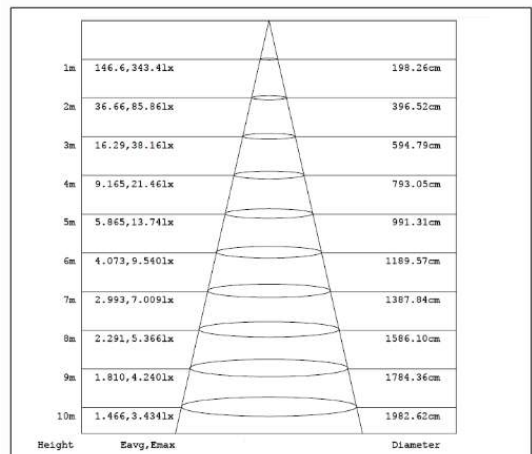

Product is certified to all the relevant standards.

Please contact our technical department for market specific compliances.

Cone Illuminance Diagram:

Diagram for RC9WDL92CCT4 in 4000K. Other diagrams available upon request