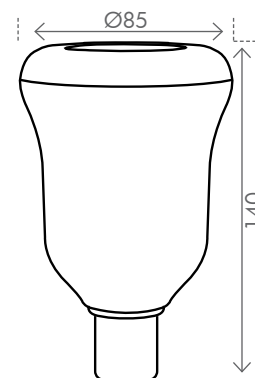

## DETAILS

- Speaker: 2" 5 Watt RMS
- Range: Up to 20 metres

Code:	Light Wattage	Lumens	Colour Temp	Base	Dimmable	Beam Angle	Speaker Wattage	APN	Size
<b>18633/05</b>	7W	400	4200K COOL WHITE	E27	NO	160°	5W	9 312641 186335 >	Ø85 x 140mm
<b>18634/05</b>	7W	400	4200K COOL WHITE	B22	NO	160°	5W	9 312641 186342 >	Ø85 x 140mm