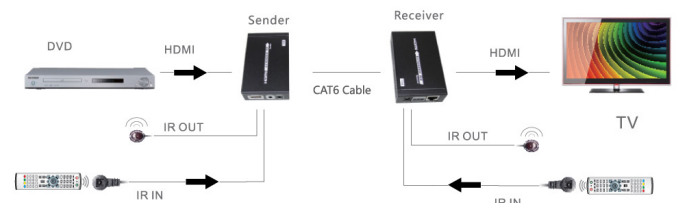

HDBaseT HDMI Extender

Model Code: LKV375N

This HDBaseT single network cable extender kit transmits HDMI signal up to 70M over CAT6 fluently and clearly. It is lossless in signal and supports 3D, 24bits deep colour, kx2K, CEC and HDCP.

Features:

- Apply HDBaseT extend technology
- Uncompressed HDMI video signal
- Support full HD 1080p@60Hz, 3D,4Kx2K
- Extend 1080p signal over CAT6A up to 70M
- Supports bi-directional IR pass back
- Supports HDCP, CEC, 24 deep colour
- Supports uncompressed LPCM audio and compressed DTS-HD, Dolby True HD
- Can be powered by network cable. It only needs to input 12V power for either transmitter or receiver for normal working

Specifications

HDMI Signal	4Kx2K, Compatible with HDCP, Supports CEC and 24bits deep colour		
Resolutions Supported	480i/480p/576i/576p/720p/1080i/1080p/3D/4Kx2K		
Audio	LPCM, DTS-HD, Dolby True HD		
Network Cable	Cat5e, Cat6, Cat6A, Cat7		
Transmission Length	Cat5e/Cat6	60M	Up to 1080p@60Hz 36bppp
		35M	1080p@60Hz 48bppp, 1080p@60Hz 3D, 4Kx2K 30Hz
	Cat6A/Cat7	100M	Up to 1080p@60Hz 36bppp
		40M	1080p@60Hz 48bppp, 1080p@60Hz 3D, 4Kx2K 30Hz
Infrared Back	Support 20~60kHz wide frequency devices and Bi-directional IR transmission		
Power Supply	<8W		
Product Dimension (LxWxH)	98.5 x 66.5 x 23mm		
Enclosure Material	Metal		
Weight	TX: 79g RX: 107g		
Colour	Black		