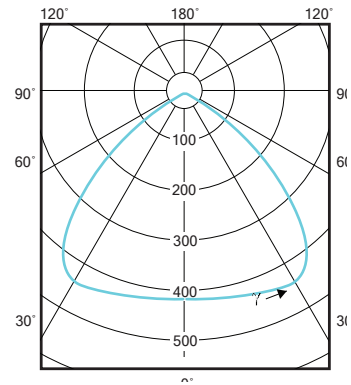

LED250 Wide Beam

Note: Narrow Beam (NB) and High Rack Optics (HRO) available on request.

Order Codes for the Liner IP65 Highbay

Specification	Part Number		Shortcode
111W, 15,000lm, 4000K	911401596061	CoreLine High Bay Linear 15000lm 840 IP65 BY570 WB	BY570LED1585WBC
144W, 20,000lm, 6500K	911401596561	CoreLine High Bay Linear 20000lm 865 IP65 BY570 WB CL	BY570LED2086WBC
144W, 20,000lm, 4000K	911401596661	CoreLine High Bay Linear 20000lm 840 IP65 BY570 WB CL	BY570LED2084WBC
182W, 25,000lm, 6500K	911401597161	CoreLine High Bay Linear 25000lm 865 IP65 BY570 WB CL	BY570LED2586WBC
182W, 25,000lm, 4000K	911401597261	CoreLine High Bay Linear 25000lm 840 IP65 BY570 WB CL	BY570LED2584WBC

*Note: Dali, 5K Colour, HRO & Narrow Beam options available on request

** Note: 'CL' suffix denotes standard colour CoreLine branded packaging