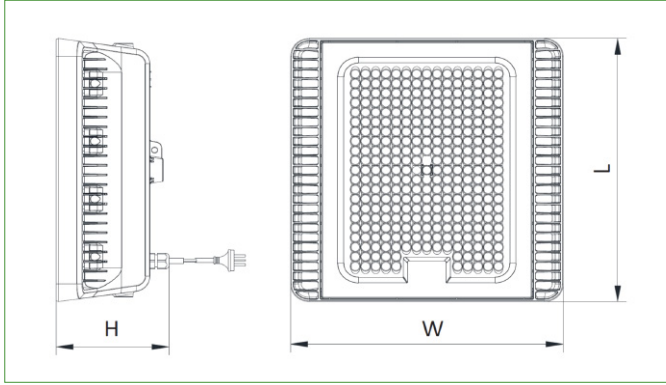

Dimensions

	L	W	H	W (kg)
LED150	34	27	11	3.2
LED200	34	23.6	11	3.6
LED250	32.8	32	13	3.8

Dimensions shown above are nominal measurements. Slight variations in dimensions may occur in production

Polar intensity