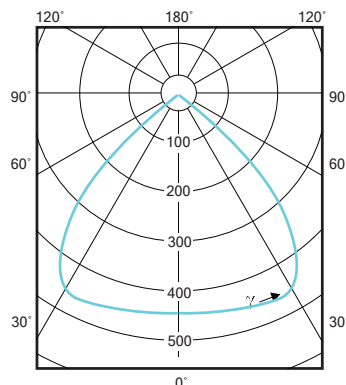

LED200 Wide Beam