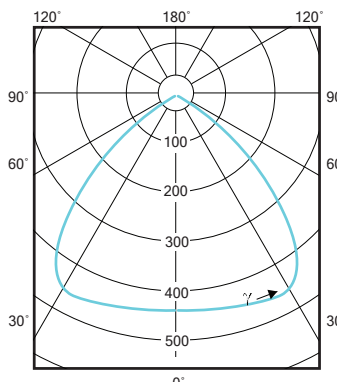

Dimensions

	L	W	H	W (kg)
LED150	34	27	11	3.2
LED200	34	23.6	11	3.6
LED250	32.8	32	13	3.8

Dimensions shown above are nominal measurements. Slight variations in dimensions may occur in production

Polar intensity