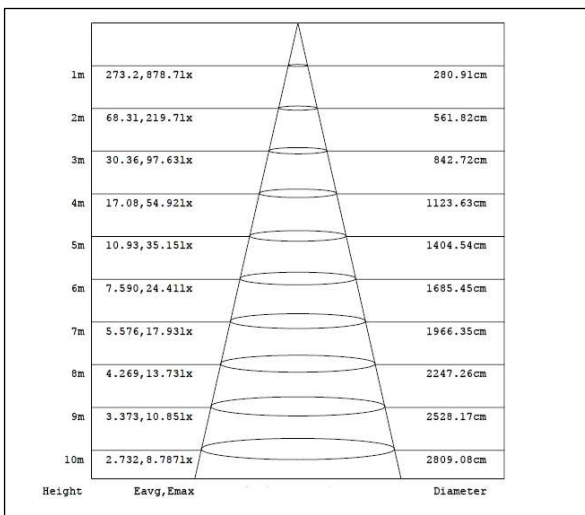

Construction:

- Polycarbonate housing & trim
- Polycarbonate lens covers

PIR Settings:

- Time Duration 10s to 10min
- Lux Adjustment range 0 – 2000 Lux
- Mounting Height range 1.5m to 3m
- Detection Angle 150 degrees
- Sensor Detection range 12m

Cone Illuminance Diagram:

Diagram for RCH20CCT3-01 in 4,000K. Other diagrams available on request

Sensor Detection Range:

Standards & Approvals:

Complies with: SAA & RCM

PLEASE NOTE: INFORMATION IN THIS DOCUMENT MAY BE SUBJECT TO CHANGE WITHOUT PRIOR NOTICE