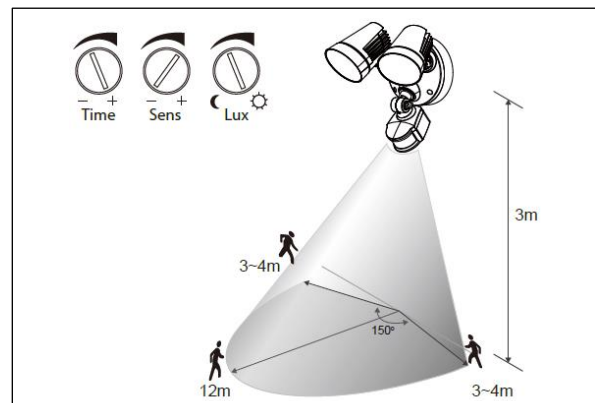

OUTDOOR

ROBUS®

CHASE 20W LED Double Spot Wall Light, Standard and PIR sensor, CCT selectable 3000K, 4000K, 6000K, IP 54 White and Black Housing

These great looking outdoor LED spot lights provide both energy efficiency and security, available in both Black & White. Quicker & Easier fit off with separate deeper base with a push in connection style. Available in Standard or with built in PIR which has adjustable sensitivity, hold time & lux settings for different environmental conditions.

Product Code:	STANDARD	PIR
White	RCH20CCT3-01	RCH20CCT3P-01
Black	RCH20CCT3-04	RCH20CCT3P-04
Comparable to:	2x70W Halogen	2x70W Halogen
Total Power (W):	19.4/18.7/19.3	19.4/18.7/19.3
Total Light Output (lm):	1,790/2,110/1,960	1,790/2,110/1,960
Efficacy (lm / cctW):	93/113/102	93/113/102
Illuminance at 1m (lux):	780/870/770	780/870/770
Beam Angle (deg):	100	100
CCT (K):	3,000/4,000/6,000	3,000/4,000/6,000
CRI (Ra):	80	80
Rated Life (hrs):	30,000	30,000
Warranty (yrs):	3	3
Ingress Protection (IP):	54	54
Operating Temperature (°C):	-20 ≤ Ta ≤ +40	-20 ≤ Ta ≤ +40
Operating Voltage (Vac):	220-240	220-240
Height (mm):	148	208
Length (mm):	182	183
Width (mm):	201	201
Weight (kg):	0.59	0.64

Construction:

- Polycarbonate housing & trim
- Polycarbonate lens covers

PIR Settings:

- Time Duration 10s to 10min
- Lux Adjustment range 0 – 2000 Lux
- Mounting Height range 1.5m to 3m
- Detection Angle 150 degrees
- Sensor Detection range 12m

Cone Illuminance Diagram:

Diagram for RCH20CCT3-01 in 4,000K. Other diagrams available on request

Sensor Detection Range:

Standards & Approvals:

Complies with: SAA & RCM

PLEASE NOTE: INFORMATION IN THIS DOCUMENT MAY BE SUBJECT TO CHANGE WITHOUT PRIOR NOTICE