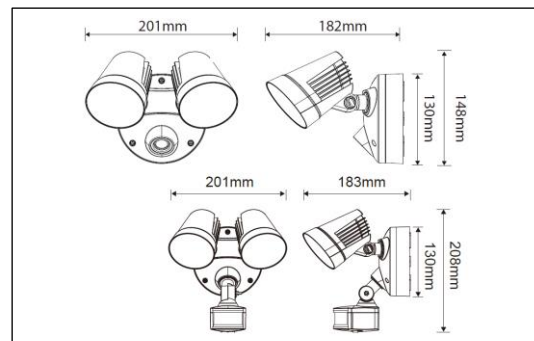

Product Code:	STANDARD	PIR
White	RCH20CCT3-01	RCH20CCT3P-01
Black	RCH20CCT3-04	RCH20CCT3P-04
Comparable to:	2x70W Halogen	2x70W Halogen
Total Power (W):	19.4/18.7/19.3	19.4/18.7/19.3
Total Light Output (lm):	1,790/2,110/1,960	1,790/2,110/1,960
Efficacy (lm / cctW):	93/113/102	93/113/102
Illuminance at 1m (lux):	780/870/770	780/870/770
Beam Angle (deg):	100	100
CCT (K):	3,000/4,000/6,000	3,000/4,000/6,000
CRI (Ra):	80	80
Rated Life (hrs):	30,000	30,000
Warranty (yrs):	3	3
Ingress Protection (IP):	54	54
Operating Temperature (°C):	-20 ≤ Ta ≤ +40	-20 ≤ Ta ≤ +40
Operating Voltage (Vac):	220-240	220-240
Height (mm):	148	208
Length (mm):	182	183
Width (mm):	201	201
Weight (kg):	0.59	0.64

Features:

- CCT3 – 3000k, 4000k & 6,000k
- Quick Connecting base / fitting
- IP54 – Fitting & PIR Sensor
- Manual Override (PIR Sensor)

Applications:

- Garages & Workshops
- Patio & Deck areas
- Garden & driveway paths
- Sign Illumination

Construction:

- Polycarbonate housing & trim
- Polycarbonate lens covers

PIR Settings:

- Time Duration 10s to 10min
- Lux Adjustment range 0 – 2000 Lux
- Mounting Height range 1.5m to 3m
- Detection Angle 150 degrees
- Sensor Detection range 12m