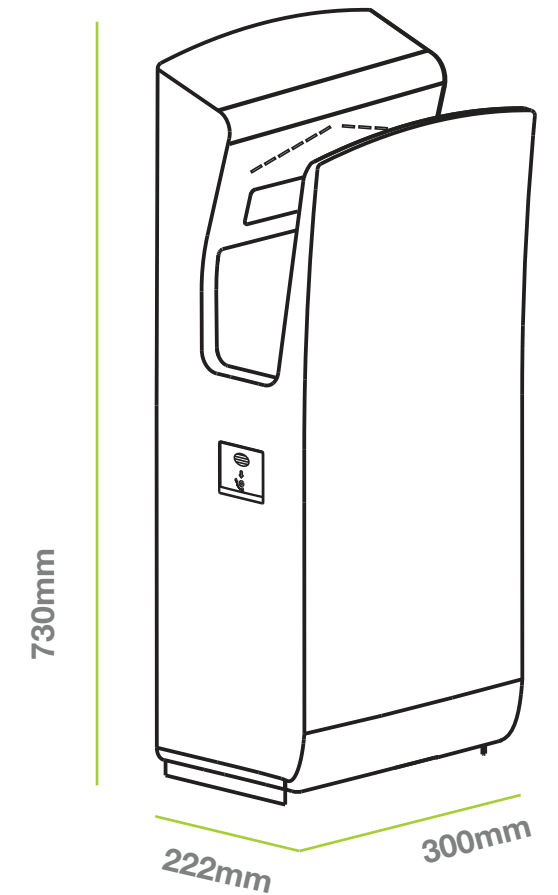

## Side Draft

High Quality  
STAINLESS STEEL

Auto  
SENSING

1650 W  
POWER RATING

342 km/hr  
WIND SPEED

FAN5655 - SILVER

Dimensions:

**2** YEAR  
WARRANTY