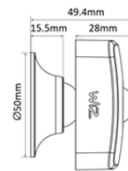

Technical Specification

- 3Vdc
- Power: 2x LR03 (AAA) 1.5 Vd.c alkaline batteries (included)*
- 135 x 38 x 15mm, 57g
- Battery life >1 year (base on 30 actions per day, battery capacity 1,300 mAh)
- IP20, for indoor use only

Commercial information

- 12NC: 929002422302
- EAN1: 8718699788209 (EU)
- New package: Jul 2021

Feature

- 3 meters / 120 degrees wide detection range and angle. Trigger lights on simply by walking by.
- Save energy by letting lights switch off or change to minimum brightness automatically when no presence is detected.
- By activating the WIZ native feature 'Rhythms' in the room, you can set the lights to turn on different modes in different times of the day.
- 15 meters wide RF broadcasting range from sensor to lights. Control all lights in the same WIZ room. It works even when your Wi-Fi is down (after setup).
- Works with all WIZ Connected lights.

Technical Specification

- 3Vdc
- Power: 2x LR6 (AA) 1.5 Vd.c alkaline batteries (included)*
- 62 x 62 x 50mm, 103g
- Battery life 1 year (base on 50 actions per day, battery capacity 2,800 mAh)
- IP20, for indoor use only