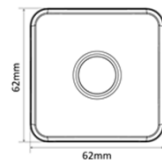

PIR Motion Sensor w/batteries

“AUTOMATE LIGHTS WITH MOTION”

Commercial information

- 12NC: 929002422302
- EAN1: 8718699788209 (EU)
- New package: Jul 2021

Feature

- 3 meters / 120 degrees wide detection range and angle. Trigger lights on simply by walking by.
- Save energy by letting lights switch off or change to minimum brightness automatically when no presence is detected.
- By activating the WIZ native feature 'Rhythms' in the room, you can set the lights to turn on different modes in different times of the day.
- 15 meters wide RF broadcasting range from sensor to lights. Control all lights in the same WIZ room. It works even when your Wi-Fi is down (after setup).
- Works with all WIZ Connected lights.

Technical Specification

- 3Vdc
- Power: 2x LR6 (AA) 1.5 Vd.c alkaline batteries (included)*
- 62 x 62 x 50mm, 103g
- Battery life 1 year (base on 50 actions per day, battery capacity 2,800 mAh)
- IP20, for indoor use only

* 2021 updates