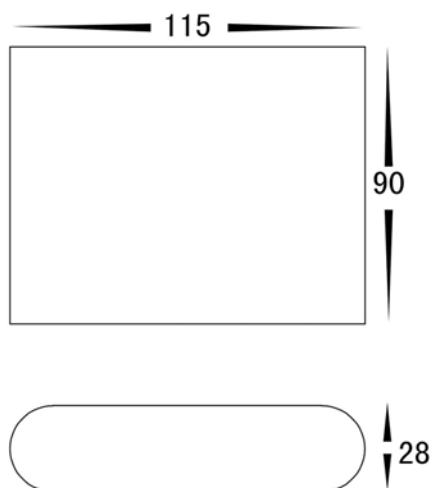

Aluminium Slim Up & Down Wall Lights

PRODUCT SPECIFICATIONS

Name: Lisse
Material: Aluminium
Colour: Poly Powder Coated Black & White
IP Rating: IP54
Lamp Base: Built in LED
CRI: ≥80
Wiring: Parallel
Dimmable: No
Warranty: 2 Years Replacement**

DIMENSIONS

COLOUR TEMPERATURE

IP RATING

APPROVALS

Product Ordering

IMAGE	PART NUMBER	INPUT	COLOUR TEMP	LUMENS	BEAM ANGLE	INCLUDED LED
	HV3642T-BLK	240v AC	3000k 4000k 5500k	2x 240lm 2x 250lm 2x 260lm	120°	Tri-Colour 2x 3w Built in LED
	HV3642T-BLK-12V	12v DC				
	HV3642T-WHT	240v AC	3000k 4000k 5500k	2x 240lm 2x 250lm 2x 260lm	120°	Tri-Colour 2x 3w Built in LED
	HV3642T-WHT-12V	12v DC				