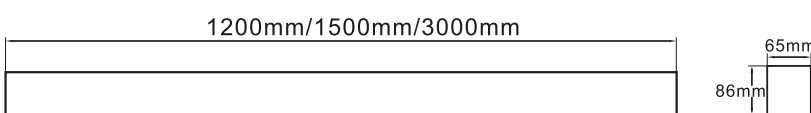

SPECIFICATIONS

DIMENSIONS	EV1200SD: L1200mm x W65mm x H86mm EV1500SD: L1500mm x W65mm x H86mm EV3000SD: L3000mm x W65mm x H86mm
COLOUR TEMP	3000K Warm White or 4000K Natural White
LUMENS	3000K Warm White: 1200mm/2800lm 1500mm/3500lm, 3000mm/7000lm 4000K Natural White: 1200mm/2900lm 1500mm/3625lm, 3000mm/7250lm
CRI	90+
LIFESPAN	60,000hr (L90)
UGR	Halcyon Everline Linear series are suitable for installations requiring UGR of less than 19.
BEAM ANGLE	80°
BINNING	3-step SDCM
FINISH	Black or White (Powder Coated)
MATERIAL	Aluminium, PMMA
IP RATING	IP20
IK RATING	IK02
APPLICATION	Residential/Commercial Interior
PRIMARY VOLTAGE	220-240V ~ 50/60Hz
DRIVER	Standard Non-dimmable driver incorporated, Dali available on indent
COMPLETE WITH	Pre-wired with 1700mm feed cable
WARRANTY	5 Year warranty

EV1200SD (Direct)

<2900 LUMENS **29 WATTS**

EV1500SD (Direct)

<3625 LUMENS **36 WATTS**

EV3000SD (Direct)

<7250 LUMENS **72 WATTS**

Direct

Everline Linear Individual Luminaires Direct (Down)

AVAILABLE IN

1200mm 29W, Individual Direct, Standard Driver

DESCRIPTION	CCT	COLOUR	CODE
1200mm Individual	4000K	White	EV1200SD W4K
	4000K	Black	EV1200SD B4K

1500mm 36W, Individual Direct, Standard Driver