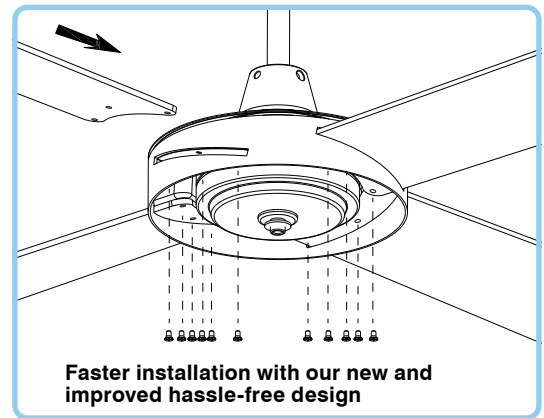

TEMPO 52in DC CEILING FAN

The great all
rounder.

Remote control
Included

A modern designed ceiling fan with with four plywood blades combined with a powerful 30W DC motor.

- Steel body and canopy construction, with 4 painted plywood blades
- Includes 5-speed remote for greater breeze control and timer.
- Reversible All-Seasons technology for use all year round
- 85% pre-assembled out of the box for fast installation
- Powerful 30W DC motor
- Light kit uses 18W 1300 lumen 4200K Cool White LED Array
- Uses our Quick Connect Plug System to reduce installation time
- Faster installation with our new and improved hassle-free design
- Suitable for indoor locations around the home

APPLICATIONS

- Bedrooms, lounge and family rooms
- Indoors locations around the home

WHITE WITHOUT LIGHT

WHITE WITH LIGHT

TEMPO 52in DC CEILING FAN

TECHNICAL SPECIFICATIONS

Size	52-inch (1320mm)
Motor Type	DC (Direct Current)
Operating Voltage	220-240V / 50Hz
Motor Wattage	30W
Construction	Steel body and canopy
Blade Material	Painted Plywood (x4)
Ceiling install	Hangsure
Blade Pitch	10 degrees
Ceiling Rake	14 degree max
Light Wattage:	18W LED Array
Lumens:	1300lm (4200K)
Dimmable:	No
Control	Remote 5 speed with light function (included)
Warranty	3 year in-home plus 3 year replacement (6-Year) <i>*Limited warranty for wall controller, remote controller and light. Refer to warranty card inside the box for more details.</i>
Standards:	AS/NZS 60335-1 AS/NZS 60335-2-80

INSTALLATION

Must be installed by a licensed electrician

ACCESSORIES (sold separately)

Extension Rod with loom 100550/05 white kits, 900mm x Ø21 mm:

AIR MOVEMENT

SPEED	POWER	RPM	AIRFLOW
I	4W	79	2793m³/hr
II	7W	127	4759m³/hr
III	13W	154	6145m³/hr
IV	22W	174	7307m³/hr
V	30W	200	8281m³/hr