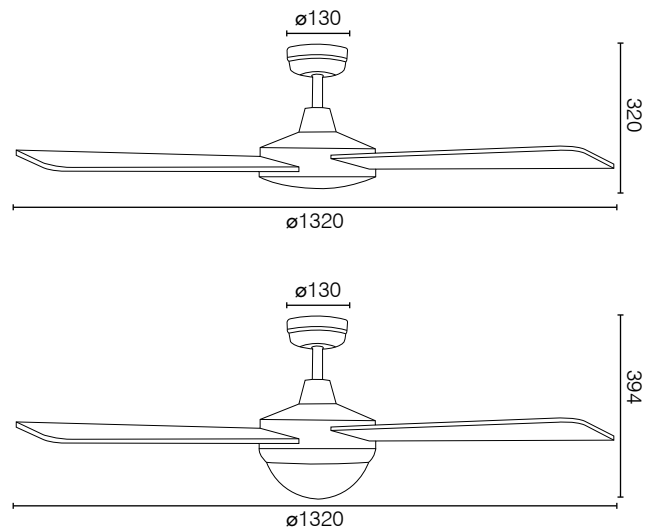

APPLICATIONS

- Bedrooms, lounge and family rooms
- Indoors locations around the home

WHITE WITHOUT LIGHT

WHITE WITH LIGHT

TEMPO 52in DC CEILING FAN

TECHNICAL SPECIFICATIONS

Size	52-inch (1320mm)
Motor Type	DC (Direct Current)
Operating Voltage	220-240V / 50Hz
Motor Wattage	30W
Construction	Steel body and canopy
Blade Material	Painted Plywood (x4)
Ceiling install	Hangsure
Blade Pitch	10 degrees
Ceiling Rake	14 degree max
Light Wattage:	18W LED Array
Lumens:	1300lm (4200K)
Dimmable:	No
Control	Remote 5 speed with light function (included)
Warranty	3 year in-home plus 3 year replacement (6-Year) <i>*Limited warranty for wall controller, remote controller and light. Refer to warranty card inside the box for more details.</i>
Standards:	AS/NZS 60335-1 AS/NZS 60335-2-80

INSTALLATION

Must be installed by a licensed electrician

ACCESSORIES (sold separately)

Extension Rod with loom 100550/05 white kits, 900mm x Ø21 mm:

AIR MOVEMENT

SPEED	POWER	RPM	AIRFLOW
I	4W	79	2793m³/hr
II	7W	127	4759m³/hr
III	13W	154	6145m³/hr
IV	22W	174	7307m³/hr
V	30W	200	8281m³/hr

	MODEL	COLOUR	DESCRIPTION	BOX SIZE	GROSS WEIGHT	BOX QTY	BARCODE/TUN
RETAIL BOX	20579/05	White	Tempo-52 DC Fan & remote	W545 x H256 x D248 mm	6.5 kg	1 pc	 9 312641 205791 >
RETAIL BOX	20496/05	White	Tempo-52 DC Fan with light & remote	W598 x H256 x D246 mm	6.5 kg	1 pc	 9 312641 204961 >