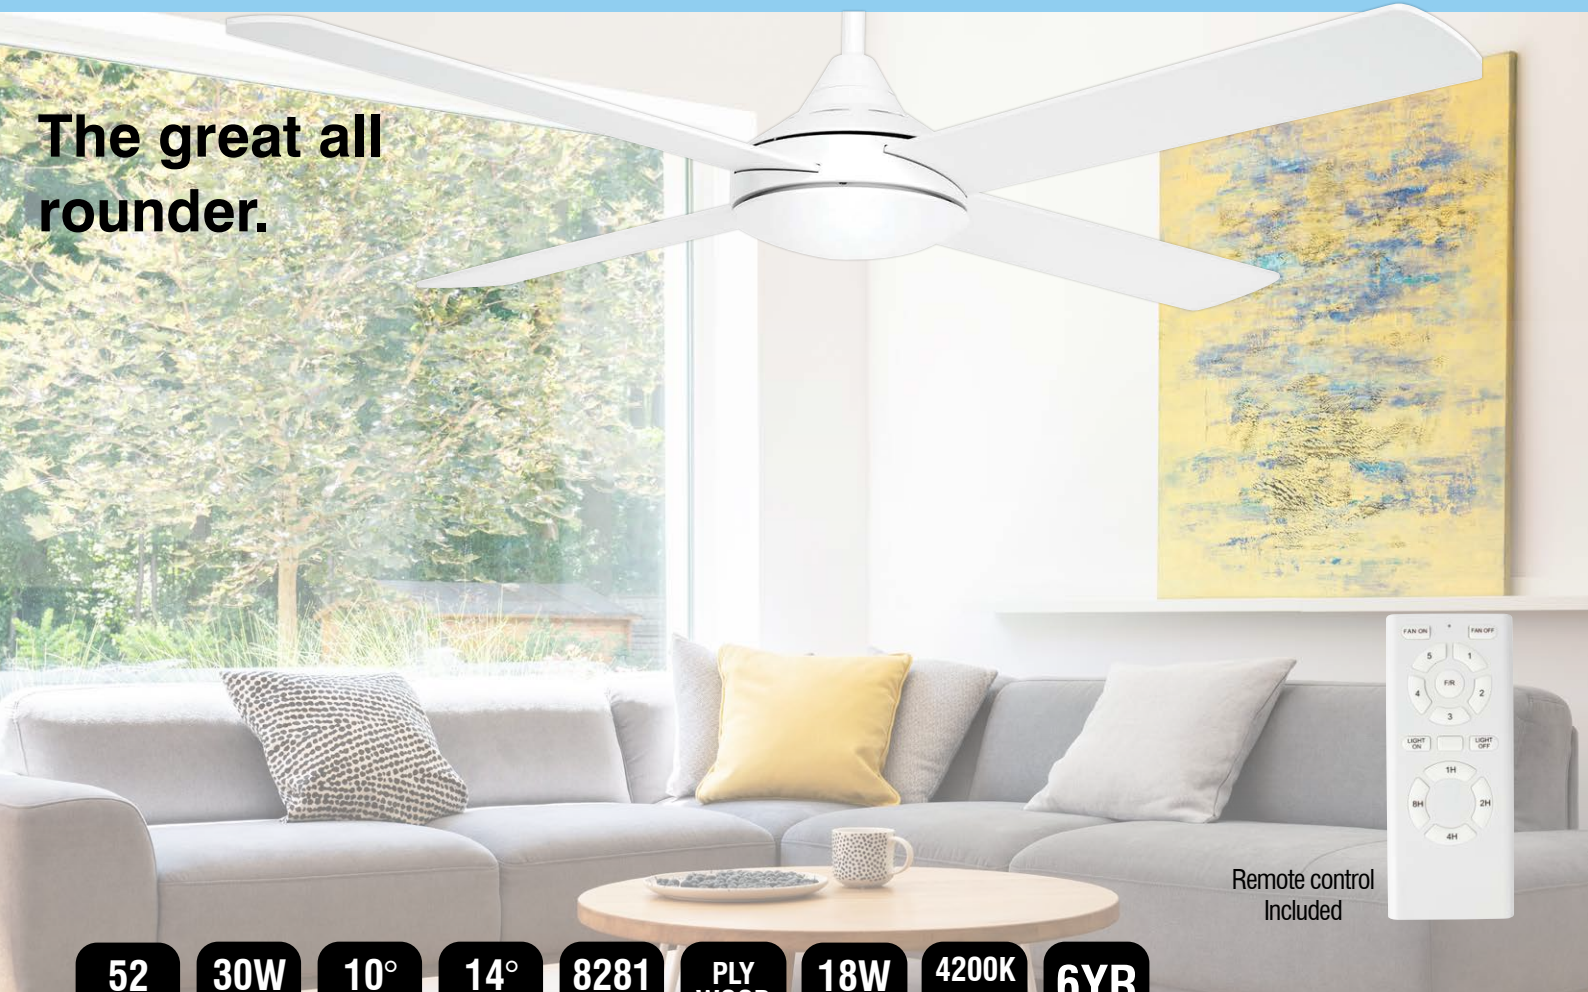

TEMPO 52in DC CEILING FAN

The great all
rounder.

Remote control
Included

A modern designed ceiling fan with with four plywood blades combined with a powerful 30W DC motor.

- Steel body and canopy construction, with 4 painted plywood blades
- Includes 5-speed remote for greater breeze control and timer.
- Reversible All-Seasons technology for use all year round
- 85% pre-assembled out of the box for fast installation
- Powerful 30W DC motor
- Light kit uses 18W 1300 lumen 4200K Cool White LED Array
- Uses our Quick Connect Plug System to reduce installation time
- Faster installation with our new and improved hassle-free design
- Suitable for indoor locations around the home

APPLICATIONS

- Bedrooms, lounge and family rooms
- Indoors locations around the home

WHITE WITHOUT LIGHT

WHITE WITH LIGHT

TEMPO 52in DC CEILING FAN

TECHNICAL SPECIFICATIONS

Size	52-inch (1320mm)
Motor Type	DC (Direct Current)
Operating Voltage	220-240V / 50Hz
Motor Wattage	30W
Construction	Steel body and canopy
Blade Material	Painted Plywood (x4)
Ceiling install	Hangsure
Blade Pitch	10 degrees
Ceiling Rake	14 degree max
Light Wattage:	18W LED Array
Lumens:	1300lm (4200K)
Dimmable:	No
Control	Remote 5 speed with light function (included)
Warranty	3 year in-home plus 3 year replacement (6-Year) <i>*Limited warranty for wall controller, remote controller and light. Refer to warranty card inside the box for more details.</i>
Standards:	AS/NZS 60335-1 AS/NZS 60335-2-80