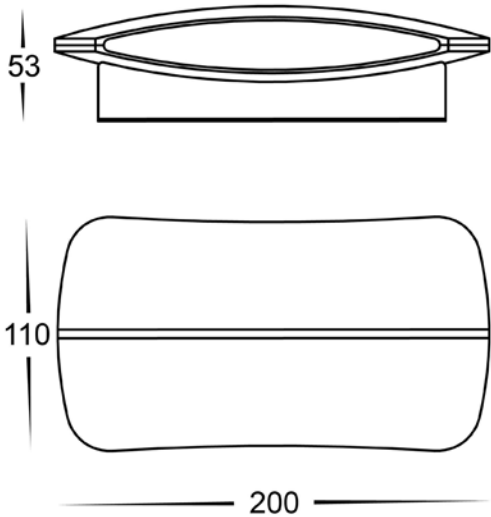

Aluminium Up & Down Wall Lights

PRODUCT SPECIFICATIONS

Name: Cara
Material: Aluminium
Colour: Poly powder coated black or white
IP Rating: IP54
Lamp Base: Built in LED
CRI: ≥80
Wiring: Parallel
Dimmable: No
Warranty: 2 Years Replacement**

DIMENSIONS

COLOUR TEMPERATURE

IP RATING

APPROVALS

Product Ordering

IMAGE	PART NUMBER	COLOURTEMP	LUMENS	INPUT	BEAM ANGLE	INCLUDED LED
	HV35022T-BLK	3000k 4000k 5500k	2x 250lm 2x 300lm 2x 280lm	240v AC	120°	Tri-Colour 2x 4.5w Built in LED
	HV35022T-WHT	3000k 4000k 5500k	2x 250lm 2x 300lm 2x 280lm	240v AC	120°	Tri-Colour 2x 4.5w Built in LED