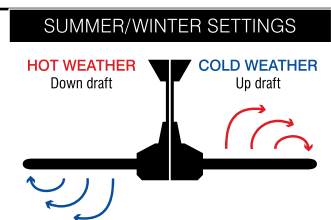

TEMPO

48" CEILING FAN WITH & WITHOUT LIGHT

240V	65W	2x40W max			PLYWOOD BLADES	
			E27	INDOOR ONLY		32° Max
			LIGHT			

- Size: 48" (1220mm)
- Motor: 65W AC Motor
- Construction: Steel Body and Canopy
- Blades: 4 x Painted Plywood
- Blade Pitch: 11 degree
- Light: 2 x 40W max. E27 (globes not included)
- Ceiling Rake: 32 degree max (without receiver)
- Control: Wall (3-speed) control
- Warranty: 3 year In-Home + 3 year replacement.