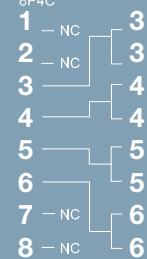

3

3

45

45

11

Blue

Blue

Blue

Universal* (CLQ)

Universal* (CLQ)

Universal* (CLQ)

WE

WE

WE

RJ-45
8P4C

IDC Block

RJ-11

6P4C

IDC Block

Termination Tool

Cat No. RJT2

- Terminates Krone type IDC terminations
- Punches and cuts in one action
- Includes flip-out insertion tool and wire catcher

RJ range - Data and Voice Jacks