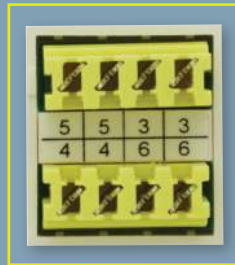

CAT No	RJ8P8C6/1	RJ8P8C5E/1	RJ8P4C3/1	RJ6P4C3/1	RJ8P8C6/2	RJ8P8C6/2
Application	DATA	DATA	VOICE	VOICE	DATA	DATA
CAT	6	5e	3	3	6	5e
RJ	45	45	45	11	45	45
IDC colour	Black	White	Yellow	Grey	Blue	Blue
Compatible wall plates	HPM	HPM	HPM	HPM	Universal* (CLQ)	Universal* (CLQ)
Colour Options	WE, BL, BU, RED, YE, GR	WE, BL, BU, RED, YE, GR	WE	WE, BL, BU, RED, YE, GR	WE	WE

* Fits Amdex, Cabac, Clipsal and DataComm wall plates as well as HPM.

Coloured IDC terminations

RJ45, Cat5e
RJ8P8C5E/1

RJ11, Cat3
RJ6P4C3/1

RJ45, Cat3
RJ8P4C3/1

RJ45, Cat6
RJ8P8C6/1

Universal (CLQ)
(fits multiple
wall plate styles)

- Coloured IDC terminations make it easier and faster to pick-up the exact RJ you need for each situation
- Compatible with both Krone and 110 IDC termination tools
- 45° angle contacts for more secure connections
- Data jacks - T568A wiring code

- Double IDC slots to each contact to enable proper telephone looping

RJ8P8C5E/2

RJ8P4C3/2

RJ6P4C3/2

DATA

VOICE

VOICE

5e