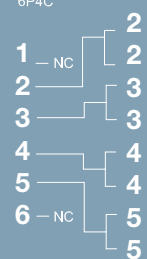

3

3

45

45

11

Blue

Blue

Blue

Universal* (CLQ)

Universal* (CLQ)

Universal* (CLQ)

WE

WE

WE

RJ-45
8P4C

IDC Block

RJ-11

6P4C

IDC Block

Termination Tool

Cat No. RJT2

- Terminates Krone type IDC terminations
- Punches and cuts in one action
- Includes flip-out insertion tool and wire catcher

RJ range - Data and Voice Jacks