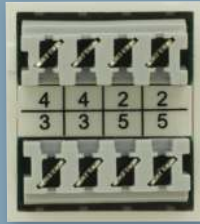

Connecting Technology

CONNECTING PEOPLE

DATA AND VOICE JACKS

A Group Brand | legrand®

Making secure connections

HPM's new voice and data jacks, with unique coloured terminations, grip cables better for a more secure hold. Compatible with both Krone and 110 IDC termination tools, the range includes voice jacks with 2 IDC slots to each contact to enable proper telephone looping. Improving flexibility, the 'universal' (CLQ) jacks have been designed to fit several brands of wall plates.

CAT No	RJ8P8C6/1	RJ8P8C5E/1	RJ8P4C3/1	RJ6P4C3/1	RJ8P8C6/2	RJ8P8C6/2
Application	DATA	DATA	VOICE	VOICE	DATA	DATA
CAT	6	5e	3	3	6	5e
RJ	45	45	45	11	45	45
IDC colour	Black	White	Yellow	Grey	Blue	Blue
Compatible wall plates	HPM	HPM	HPM	HPM	Universal* (CLQ)	Universal* (CLQ)
Colour Options	WE, BL, BU, RED, YE, GR	WE, BL, BU, RED, YE, GR	WE	WE, BL, BU, RED, YE, GR	WE	WE

* Fits Amdex, Cabac, Clipsal and DataComm wall plates as well as HPM.

Coloured IDC terminations

RJ45, Cat5e
RJ8P8C5E/1

RJ11, Cat3
RJ6P4C3/1

RJ45, Cat3
RJ8P4C3/1

RJ45, Cat6
RJ8P8C6/1

Universal (CLQ)
(fits multiple
wall plate styles)

- Coloured IDC terminations make it easier and faster to pick-up the exact RJ you need for each situation
- Compatible with both Krone and 110 IDC termination tools
- 45° angle contacts for more secure connections
- Data jacks - T568A wiring code