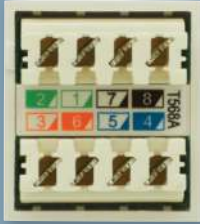

Connecting Technology

CONNECTING PEOPLE

DATA AND VOICE JACKS

A Group Brand | legrand®

Making secure connections

HPM's new voice and data jacks, with unique coloured terminations, grip cables better for a more secure hold. Compatible with both Krone and 110 IDC termination tools, the range includes voice jacks with 2 IDC slots to each contact to enable proper telephone looping. Improving flexibility, the 'universal' (CLQ) jacks have been designed to fit several brands of wall plates.

CAT No	RJ8P8C6/1	RJ8P8C5E/1	RJ8P4C3/1	RJ6P4C3/1	RJ8P8C6/2	RJ8P8C6/2
Application	DATA	DATA	VOICE	VOICE	DATA	DATA
CAT	6	5e	3	3	6	5e
RJ	45	45	45	11	45	45
IDC colour	Black	White	Yellow	Grey	Blue	Blue
Compatible wall plates	HPM	HPM	HPM	HPM	Universal* (CLQ)	Universal* (CLQ)
Colour Options	WE, BL, BU, RED, YE, GR	WE, BL, BU, RED, YE, GR	WE	WE, BL, BU, RED, YE, GR	WE	WE

* Fits Amdex, Cabac, Clipsal and DataComm wall plates as well as HPM.

Coloured IDC terminations

RJ45, Cat5e
RJ8P8C5E/1

RJ11, Cat3
RJ6P4C3/1

RJ45, Cat3
RJ8P4C3/1

RJ45, Cat6
RJ8P8C6/1

Universal (CLQ)
(fits multiple
wall plate styles)

- Coloured IDC terminations make it easier and faster to pick-up the exact RJ you need for each situation
- Compatible with both Krone and 110 IDC termination tools
- 45° angle contacts for more secure connections
- Data jacks - T568A wiring code