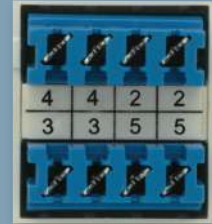

CAT No	RJ8P8C6/1	RJ8P8C5E/1	RJ8P4C3/1	RJ6P4C3/1	RJ8P8C6/2	RJ8P8C6/2
Application	DATA	DATA	VOICE	VOICE	DATA	DATA
CAT	6	5e	3	3	6	5e
RJ	45	45	45	11	45	45
IDC colour	Black	White	Yellow	Grey	Blue	Blue
Compatible wall plates	HPM	HPM	HPM	HPM	Universal* (CLQ)	Universal* (CLQ)
Colour Options	WE, BL, BU, RED, YE, GR	WE, BL, BU, RED, YE, GR	WE	WE, BL, BU, RED, YE, GR	WE	WE

* Fits Amdex, Cabac, Clipsal and DataComm wall plates as well as HPM.

Coloured IDC terminations

RJ45, Cat5e
RJ8P8C5E/1

RJ11, Cat3
RJ6P4C3/1

RJ45, Cat3
RJ8P4C3/1

RJ45, Cat6
RJ8P8C6/1

Universal (CLQ)
(fits multiple
wall plate styles)

- Coloured IDC terminations make it easier and faster to pick-up the exact RJ you need for each situation
- Compatible with both Krone and 110 IDC termination tools
- 45° angle contacts for more secure connections
- Data jacks - T568A wiring code

- Double IDC slots to each contact to enable proper telephone looping

RJ8P8C5E/2

RJ8P4C3/2

RJ6P4C3/2

DATA

VOICE

VOICE

5e