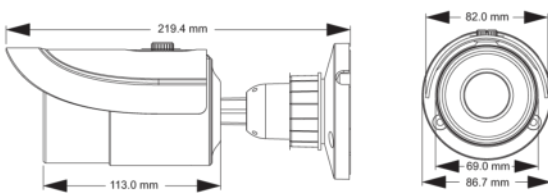

### Features

- 4MP ( 2592 × 1520 ) H.265 coding
- Max. resolution: 2592 × 1520
- ICR auto switch, true day / night
- 20 ~ 30m IR night view distance
- Motorized zoom lens optional
- 3D DNR, digital WDR, ROI coding
- Smart analytics (optional) : video exception, line crossing detection and intrusion detection
- Support PoE power supply
- Support smart phone, iPad, remote monitoring
- P2P function optional
- IP66 ingress protection
- Support three streams

### Dimensions