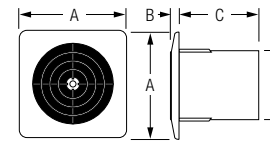

Note: Installed system performance is always influenced by duct length and layout

Switching Options

Standard Remote switch (not supplied).

Timer Remote switch (not supplied). Fan continues operating for preset time after switching off.

All timers are 1-20 minute adjustable and require permanent and switched phase.

Pull Cord Integral part of fan.

Accessories

Fascia	Model	Duct	Round		Square		
			White	Chrome	White	Satin Silver	Chrome
	XFLP	150mm	FAN0750	-	FAN0749	FAN2071	FAN0598
		125mm	FAN0748	FAN0757	FAN0747	FAN2068	FAN0755

Wall/Ceiling Fans - Standard

Dimensions (mm)

Model	Cut-Out Size	A	B	C	D	E
XFLP150S	173	191	10	122	150	-
XLFP150C	173	198	10	122	150	-
XLFP125S	140	161	10	122	118	-
XLFP125C	140	165	10	122	118	-
XFS300	310	362	156	81	75	300
XFS230	265	286	141	75	66	230
XF150	160	200	27	74	148	-
XF150PIR	160	200	55	90	200	-
XF125	140	168	27	74	118	-
XF100	112	155	27	74	98	-

Please note: Fan cut-out size is a nominal diameter.

XFLP S