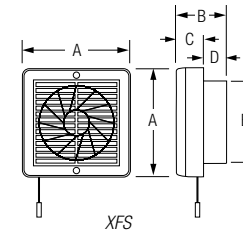

All timers are 1-20 minute adjustable and require permanent and switched phase.

Pull Cord Integral part of fan.

Accessories

Fascia	Model	Duct	Round		Square		
			White	Chrome	White	Satin Silver	Chrome
	XFLP	150mm	FAN0750	-	FAN0749	FAN2071	FAN0598
		125mm	FAN0748	FAN0757	FAN0747	FAN2068	FAN0755

Wall/Ceiling Fans - Standard

Dimensions (mm)

Model	Cut-Out Size	A	B	C	D	E
XFLP150S	173	191	10	122	150	-
XLFP150C	173	198	10	122	150	-
XLFP125S	140	161	10	122	118	-
XLFP125C	140	165	10	122	118	-
XFS300	310	362	156	81	75	300
XFS230	265	286	141	75	66	230
XF150	160	200	27	74	148	-
XF150PIR	160	200	55	90	200	-
XF125	140	168	27	74	118	-
XF100	112	155	27	74	98	-

Please note: Fan cut-out size is a nominal diameter.

XFLP S

XLFP C

XFS

XF

Technical

Supply	220-240V AC, 50Hz
Max. Operating Temp	50°C
IP Rating	IPX4