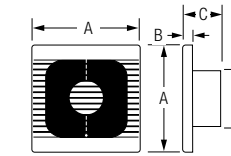

Wall/Ceiling Fans - Standard

Dimensions (mm)

Model	Cut-Out Size	A	B	C	D	E
XFLP150S	173	191	10	122	150	-
XLFP150C	173	198	10	122	150	-
XLFP125S	140	161	10	122	118	-
XLFP125C	140	165	10	122	118	-
XFS300	310	362	156	81	75	300
XFS230	265	286	141	75	66	230
XF150	160	200	27	74	148	-
XF150PIR	160	200	55	90	200	-
XF125	140	168	27	74	118	-
XF100	112	155	27	74	98	-

Please note: Fan cut-out size is a nominal diameter.

XFLP S

XLFP C

XFS

XF

Technical

Supply	220-240V AC, 50Hz
Max. Operating Temp	50°C
IP Rating	IPX4