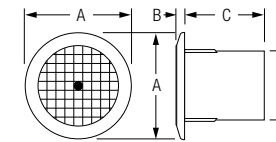

Wall/Ceiling Fans - Standard

These fans are designed for easy installation and efficient operation. 5 year warranty.

Pro-Series Low Profile	Duct (mm)	Fan Type	Max. Fan Watts (W)	Max. Fan Pressure (Pa)	Free Air Fan Performance		Specific Fan Power (W/l/s)	Sound dB(A)	Fascia	Switching	Model	Order Code
					(l/s)	(m³/hr)						
	150	Axial	20	60	101	364	0.20	40	Square	Standard	XFLP150SS	FAN0594
									Round	Standard	XFLP150CS	FAN0609
									Square	Timer	XFLP150ST	FAN0595
	125	Axial	20	35	36	130	0.56	41	Square	Standard	XFLP125SS	FAN0589
									Round	Standard	XFLP125CS	FAN0604
									Square	Timer	XFLP125ST	FAN0590
									Round	Timer	XFLP125CT	FAN0605

Classic Standard Profile	Duct (mm)	Fan Type	Max. Fan Watts (W)	Max. Fan Pressure (Pa)	Free Air Fan Performance		Specific Fan Power (W/l/s)	Sound dB(A)	Fascia	Switching	Model	Order Code
					(l/s)	(m³/hr)						
	300	Axial	82	60	306	1100	0.27	60	Square	Standard	XFS300S	FAN2040
	230	Axial	45	50	152	550	0.30	50	Square	Standard	XFS230S	FAN0374
	150	Axial	25	60	101	364	0.25	40	Square	Standard	XF150S	FAN0120
									Pull Cord	XF150P	FAN0126	
									Timer	XF150T	FAN0127	
										PIR	XF150PIR	FAN0124
125	Axial	20	35	36	130	0.56	41	Square	Standard	XF125S	FAN0072	
								Pull Cord	XF125P	FAN0074		
								Timer	XF125T	FAN0075		
								Standard	XF100S	FAN0046		
100	Axial	20	20	23	85	0.87	41	Square	Pull Cord	XF100P	FAN0047	
								Timer	XF100T	FAN0048		

Note: Installed system performance is always influenced by duct length and layout

Switching Options

Standard Remote switch (not supplied).

Timer Remote switch (not supplied). Fan continues operating for preset time after switching off.

All timers are 1-20 minute adjustable and require permanent and switched phase.

Pull Cord Integral part of fan.

Accessories